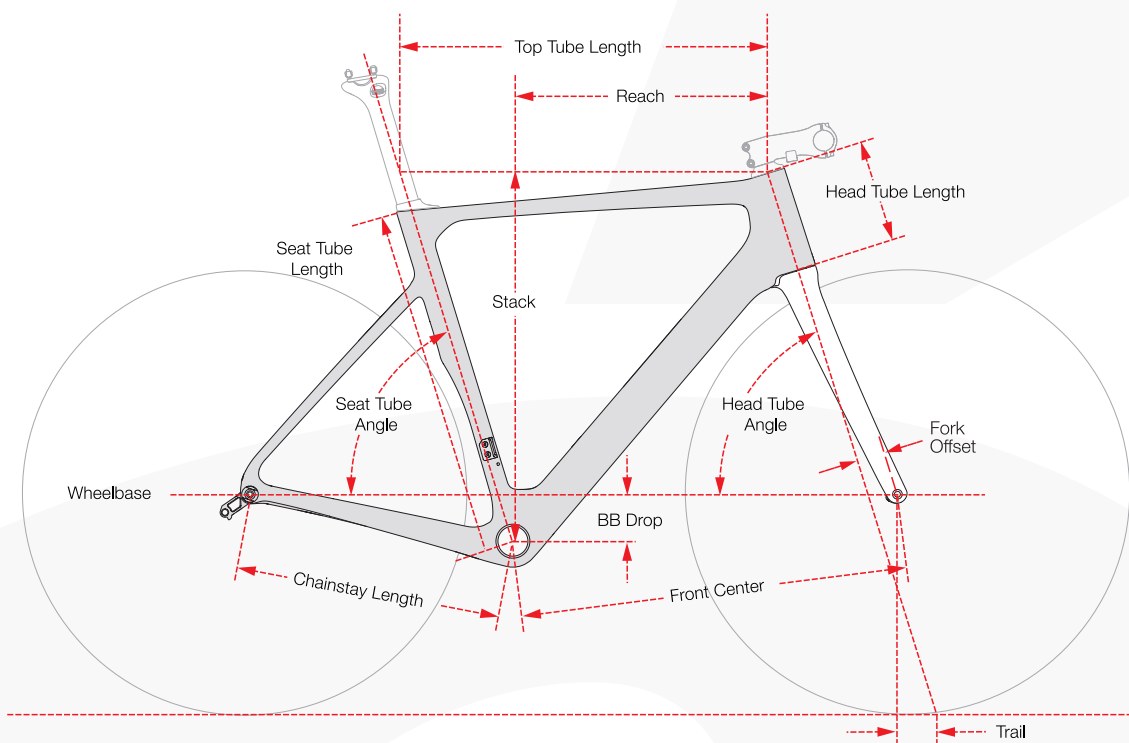

SOLOIST

SOLOIST

GEOMETRY

SIZE	48	51	54	56	58	61
STACK	491	515	540	565	590	615
REACH	365	374	383	392	401	410
SEAT TUBE ANGLE	73	73	73	73	73	73
EFFECTIVE TT LENGTH	516	532	548	565	581	598
HEAD TUBE ANGLE	71	72	73	73	73	73
FORK OFFSET	57.7	51.5	45.5	45.5	45.5	45.5
HEAD TUBE LENGTH	86	106	130	156	184	211
BB DROP	74.5	74.5	72	72	69.5	69.5
FRONT CENTRE	574	576	578	595	611	628
CHAIN STAY LENGTH	410	410	410	410	410	410
STANDOVER*	708	748	774	798	824	848
WHEELBASE	972	974	977	994	1011	1028

*5cm in front of BB

SOLOIST

Ultegra

OL0STAU1C : DARK SLATE
OL0STAU2C : SERPENTINE

Color Descriptions

1. Dark Slate
2. Serpentine

SPECIFICATIONS

FORK	Cervélo All-Carbon, Tapered Soloist Fork	DERAILLEURS	Shimano Ultegra, R8150
HEADSET	FSA IS2 1-1/4, 45° x 45° / 1-1/2, 36° x 45°	CASSETTE	Shimano Ultegra, R8100, 11-34T, 12-Speed
FRONT THRU AXLE	Cervélo Aero Thru Axle Front, M12x-1.5mm, 127mm length	SHIFTER/BRAKE	Shimano Ultegra, R8170
REAR THRU AXLE	Cervélo Aero Thru Axle Rear, M12x-1.5mm, 170.5mm length	HANDLEBAR	Cervélo HB13 Carbon, 31.8mm clamp
FRONT WHEEL	Reserve 42TA, DT Swiss 350, 12x100mm, 24H, centerlock, tubeless compatible	STEM	Cervélo ST36 Alloy
REAR WHEEL	Reserve 49TA, DT Swiss 350, 12x142mm, HG freehub 24H, centerlock, tubeless compatible	SADDLE	Prologo Nago R4 PAS LIGHTWEIGHT TiRoX
TIRES	Vittoria Corsa N.EXTTLR G2.0 700x29c	SEATPOST	Cervélo SP27 Carbon
CRANKSET	Shimano Ultegra, R8100, 52/36T	BRAKE ROTORS	Shimano CL800 Centerlock
BOTTOM BRACKET	FSA, T47 BBright for 24mm spindle	POWER METER	4iiii Precision Pro, GEN3+ Dual Sided
CHAIN	Shimano M8100	ACCESSORIES	Cervélo Front Computer/Accessory Mount 810, Cervélo Rear Accessory Mount
		SIZES	48, 51, 54, 56, 58, 61